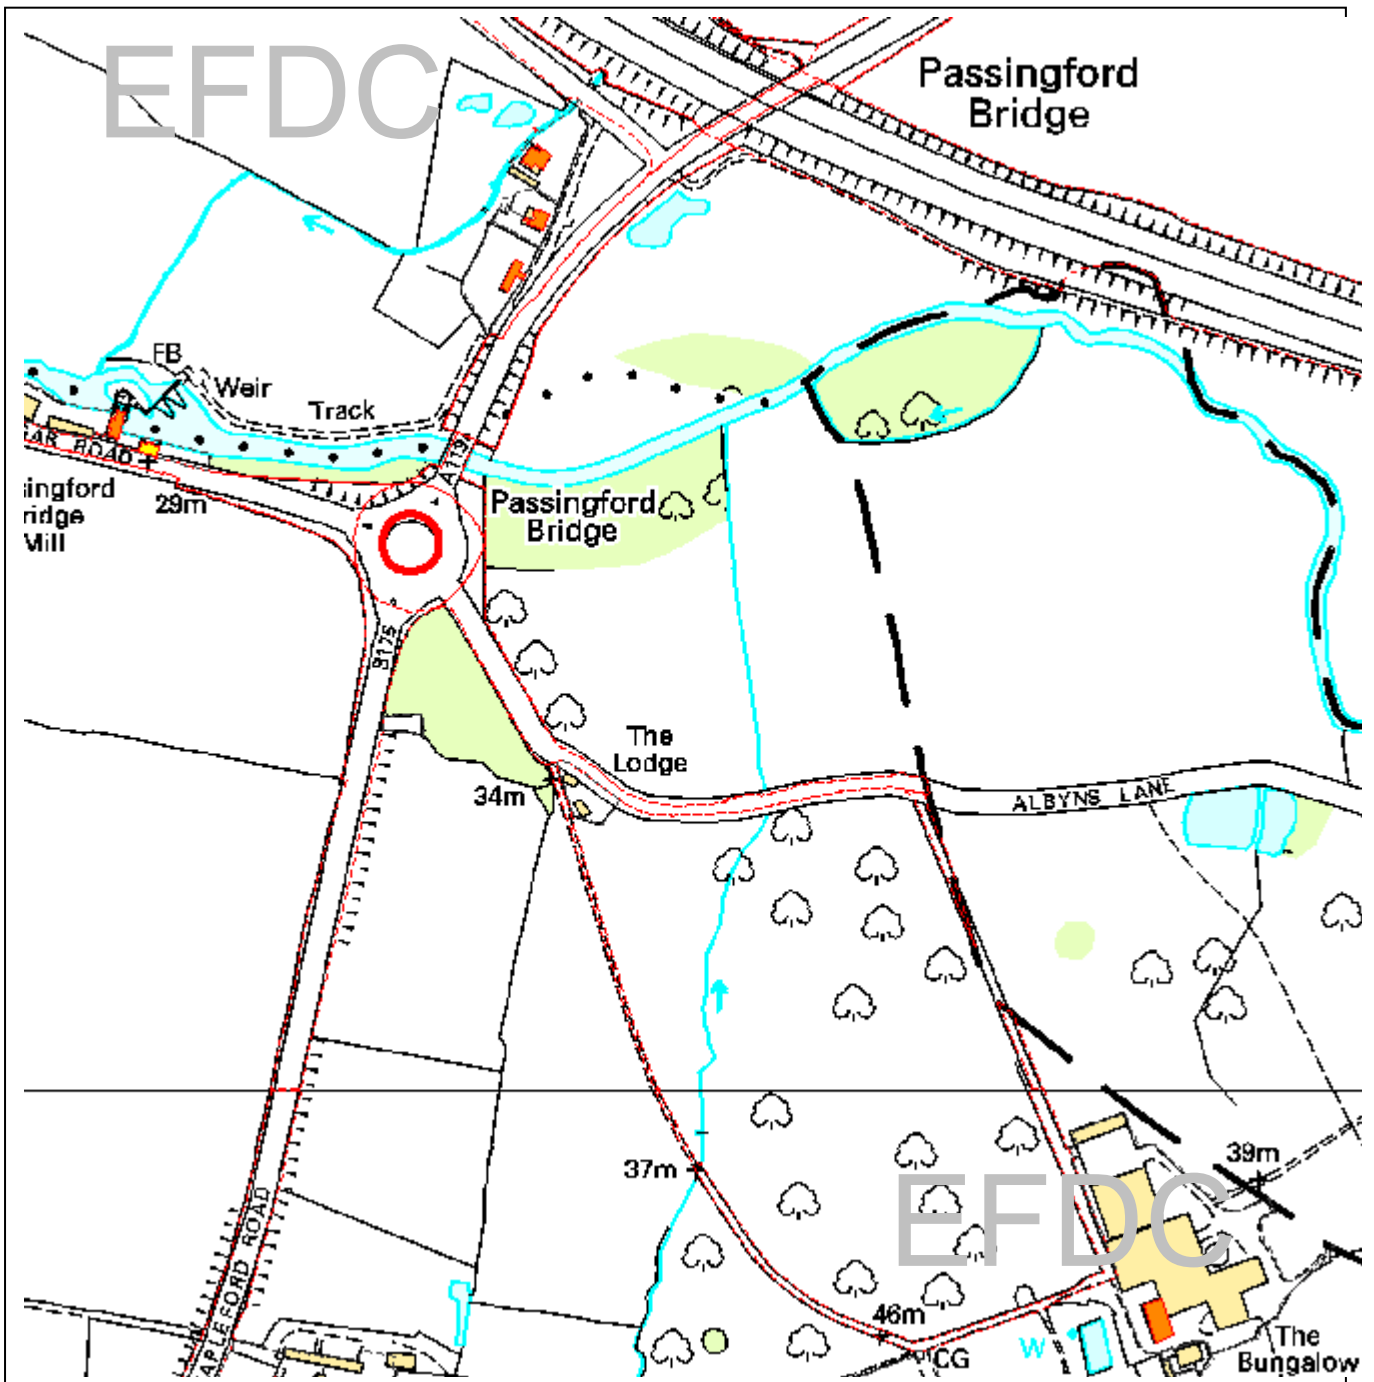

Epping Forest District Council

District Development Committee

The material contained in this plot has been reproduced from an Ordnance Survey map with the permission of the Controller of Her Majesty's Stationery. (c) Crown Copyright. Unauthorised reproduction infringes Crown Copyright and may lead to prosecution or civil proceedings.

EFDC licence No.100018534

Agenda Item Number:	8
Application Number:	EPF/2432/08
Site Name:	Roundabout, Ongar Road, Stapleford Aerodrome
Scale of Plot:	